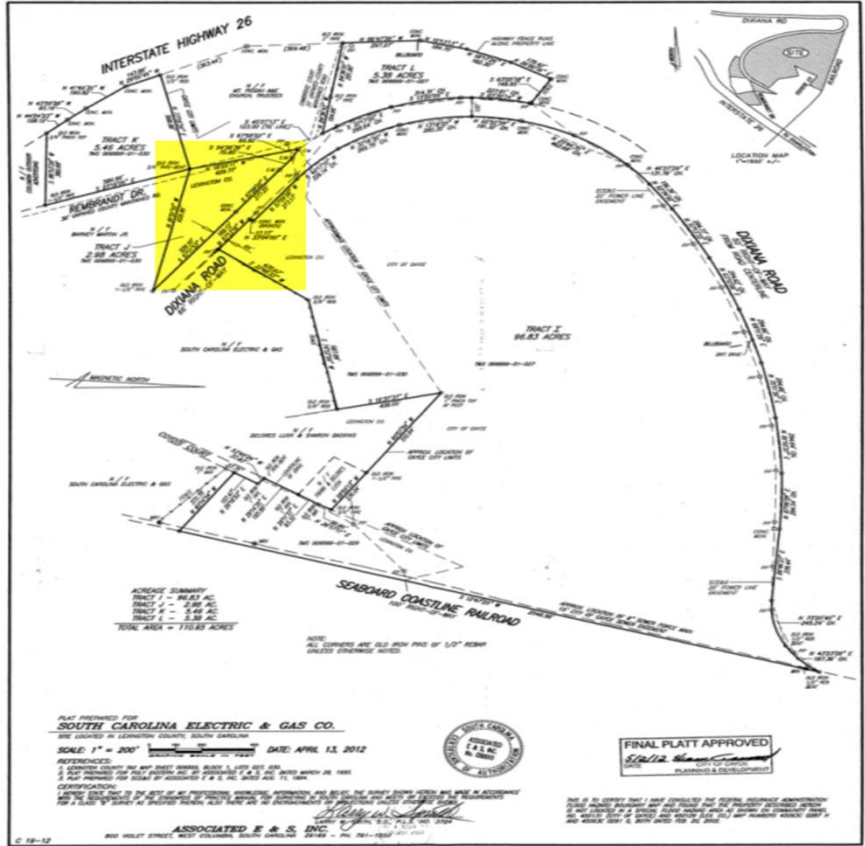

TRACT FOR SALE – BY SEALED BID

Otarre Hills –Tract J (2.98 ac.)

Located at intersection of I-26 & I-77 near Cayce, SC in Lexington County

Otarre Hills Tract J

This parcel contains 2.98 acres of commercial property..

It is located on Dixiana Road and the conversion of Interstates I-26 & I-77 near Cayce, SC in Lexington County.

FEATURES

Commercial Property
Tract J - 2.98 Ac.

Contact:

Ray Nix
SCANA Corporation
220 Operation Way
(D112)
Cayce, SC 29033
Office: 803-217-9171
rnix@scana.com

TRACT FOR SALE – BY SEALED BID

Otarre Hills –Tract J (2.98 ac.)

Located at intersection of I-26 & I-77 near Cayce, SC in Lexington County

Tract J

Contains 2.98 Ac.

Zoned: M-1