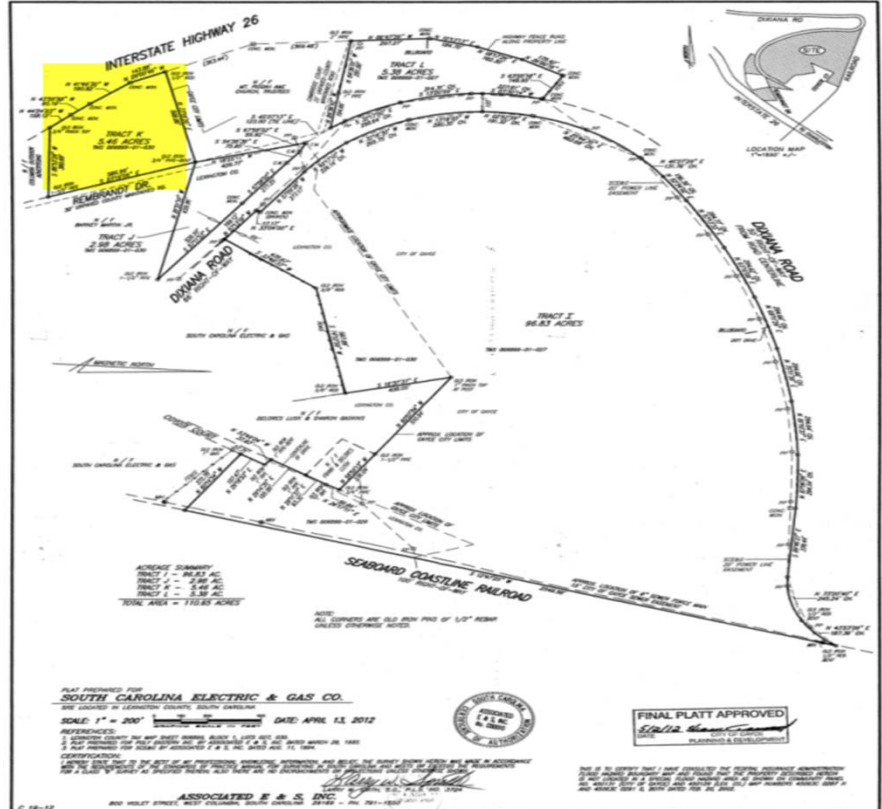

TRACT FOR SALE – BY SEALED BID

Otarre Hills –Tract K (5.46 ac.)

Located at intersection of I-26 & I-77 near Cayce, SC in Lexington County

Otarre Hills Tract K

This parcel contains 5.46 acres of commercial property with 538 feet of interstate frontage.

It is located on Dixiana Road and the conversion of Interstates I-26 & I-77 near Cayce, SC in Lexington County.

FEATURES

Commercial Property
Tract K - 5.46 Ac.
538 ft. of Interstate
Frontage

Contact:

Ray Nix
SCANA Corporation
220 Operation Way
(D112)
Cayce, SC 29033
Office: 803-217-9171
rnix@scana.com

TRACT FOR SALE – BY SEALED BID

Otarre Hills –Tract K (5.46 ac.)

Located at intersection of I-26 & I-77 near Cayce, SC in Lexington County

Tract K

Contains 5.46 Ac.

538 Feet Interstate Frontage

Zoned: M-1